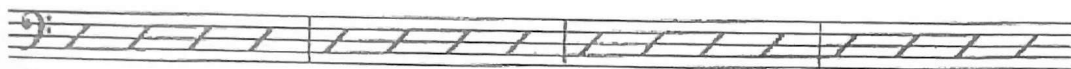

2

Will You Still Love Me

Dsus4

D

G13

G7

Straight In with new tempo at 95 ish

Ain't No Sunshine