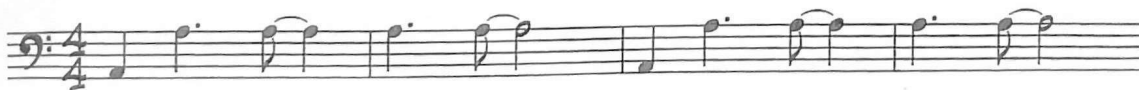

POETRY MAN

Asus AMAJ⁷ Am7 A¹³ Asus AMAJ⁷ Am7 A¹³