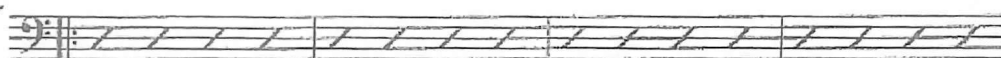

♩

A₅ Dm7 Am Dm7 Dm7 Am Dm7